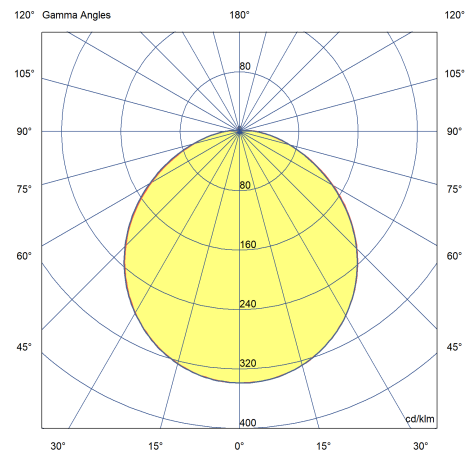

18W Bamburgh Bulkhead, 840, Microwave, White Round Trim

Order Code: AMY006-SM-KITW

Photometric Data

Colour Rendering Index (CRI)	80-89
Lumens	2100
LPW (lm/W)	105
Colour Temperature (K)	4000 - 4000
Beam Angle (°)	120 x 120
Light Distribution	Symmetric
Lens / Reflector	Diffuser lens/optic/panel

Life Data

Rated Life @ 25°C (Hrs)	50000
Rated Life L90/B50 @ 25°C	50000

Electrical Data

Input (W)	20
Input (V)±10%	200 - 240
Voltage Type	AC
Input Current (A)	0.1
Power Factor	0.9
No. Per C16 Breaker	48
Energy Efficiency Class (EEC)	A++, A+, A (LED)
Electrical Class	II
Short Circuit Protection	Yes
Thermal Overload Protection	Yes
Type of Wiring	Suitable for Through Wiring
Non-dimmable	Yes

Physical Data

Degree of Protection (IP)	IP65
Housing Colour	White
Height/Depth (mm)	90
Diameter (mm)	350
Weight (kg)	0.8
Warranty (year)	5
Case Material	ABS
Suitable for wall mounting	Yes
Suitable for surface mounting	Yes
Lamp Type	LED Exchangeable
Impact Strength	IK06