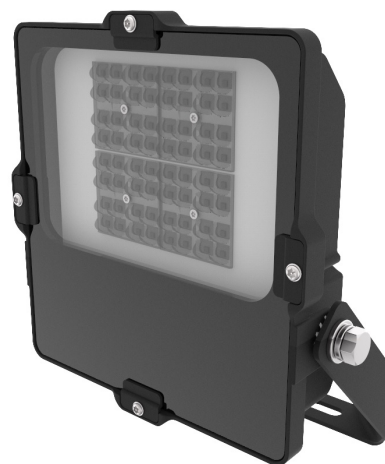

VENTURE
LIGHTING

PORTLAND

FLOODLIGHT

Our **new** floodlight features an impressive 125 lumens per Watt in a **compact** and **thermally efficient** housing. **Versatile mounting options** make the Portland at home in any application and **precise asymmetric light distribution** ensures every lumen is placed exactly where you need it. The ideal solution for professional lighting designs.

45W Portland Floodlight, 840, D1

Order Code: FLD150-D1

Photometric Data	
Colour Rendering Index (CRI)	80-89
Lumens	6250
LPW (lm/W)	125
Colour Temperature (K)	4000 - 4000
SDCM	<6
Light Distribution	Asymmetric
Lens / Reflector	Reflector Lens

Physical Data	
Surface Protection	Powder Coating
Degree of Protection (IP)	IP66
Housing Colour	Black
Housing Material	Aluminium
Reflector	None
Length (mm)	300
Width (mm)	240
Height/Depth (mm)	69
Suitable for ceiling mounting	Yes
Suitable for wall mounting	Yes
Suitable for surface mounting	Yes
Lamp Type	LED Not Exchangeable
Surface Protection	Powder Coating
Cover Material	Transparent Glass
Impact Strength	IK07
Floodlight Head Weight (kg)	2.2
Maximum Projected Area (m ²)	0.072