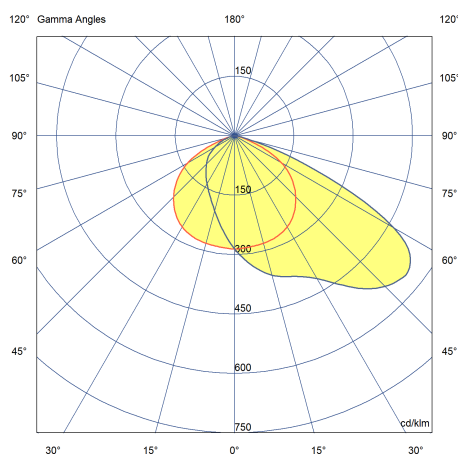

45W Portland Floodlight, 840, D1

Order Code: FLD150-D1

Photometric Data	
Colour Rendering Index (CRI)	80-89
Lumens	6250
LPW (lm/W)	125
Colour Temperature (K)	4000 - 4000
SDCM	<6
Light Distribution	Asymmetric
Lens / Reflector	Reflector Lens

Life Data					
Rated Life (Hrs)	Ta = 25C		Ta = Tmax		
		110000		50000	
Lumens Maintenance (Hrs)	Ta = 25C		Ta = Tmax		
	B50	B10	B50	B10	
	L70	110000	110000	50000	50000
	L80	89000	77000	50000	50000
	L90	42000	36000	42000	36000

Electrical Data	
Input (W)	50
Input (V)±10%	100 - 240
Voltage Type	AC
Power Factor	0.9
THD (%)	10
No. Per C16 Breaker	24
Energy Efficiency Class (EEC)	A++, A+, A (LED)
Electrical Class	I
Short Circuit Protection	Yes
Thermal Overload Protection	Yes
Over Voltage Protection	Yes
Type of Wiring	Ending
Wiring X-sec (mm²)	1.5
Non-dimmable	Yes

Physical Data	
Surface Protection	Powder Coating
Degree of Protection (IP)	IP66
Housing Colour	Black
Housing Material	Aluminium
Reflector	None
Length (mm)	300
Width (mm)	240
Height/Depth (mm)	69
Suitable for ceiling mounting	Yes
Suitable for wall mounting	Yes
Suitable for surface mounting	Yes
Lamp Type	LED Not Exchangeable
Surface Protection	Powder Coating
Cover Material	Transparent Glass
Impact Strength	IK07
Floodlight Head Weight (kg)	2.2
Maximum Projected Area (m²)	0.072