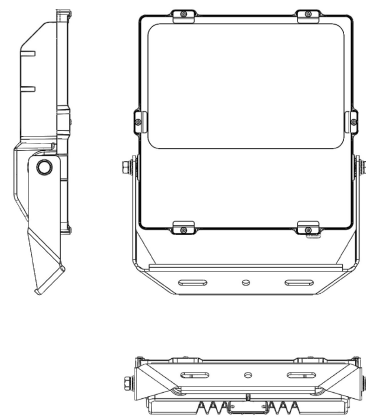

95W Portland Floodlight, 840, D1

Order Code: FLD151-D1

Photometric Data	
Colour Rendering Index (CRI)	80-89
Lumens	12500
LPW (lm/W)	125
Colour Temperature (K)	4000 - 4000
SDCM	<6
Light Distribution	Asymmetric
Lens / Reflector	Refractor Lens

Physical Data	
Surface Protection	Powder Coating
Degree of Protection (IP)	IP66
Housing Colour	Black
Housing Material	Aluminium
Reflector	None
Length (mm)	335
Width (mm)	296
Height/Depth (mm)	71
Suitable for ceiling mounting	Yes
Suitable for wall mounting	Yes
Suitable for surface mounting	Yes
Lamp Type	LED Not Exchangeable
Surface Protection	Powder Coating
Cover Material	Transparent Glass
Impact Strength	IK07
Floodlight Head Weight (kg)	3.5
Maximum Projected Area (m ²)	0.072