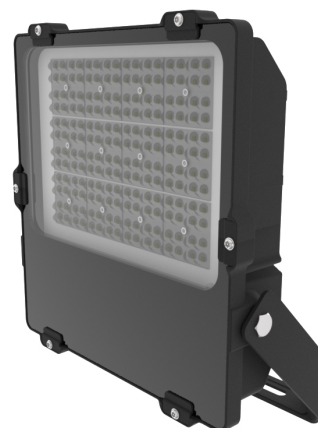

VENTURE
LIGHTING

PORTLAND

FLOODLIGHT

Our **new** floodlight features an impressive 125 lumens per Watt in a **compact** and **thermally efficient** housing. **Versatile mounting options** make the Portland at home in any application and **precise asymmetric light distribution** ensures every lumen is placed exactly where you need it. The ideal solution for professional lighting designs.

95W Portland Floodlight, 840, D1

Order Code: FLD151-D1

Photometric Data	
Colour Rendering Index (CRI)	80-89
Lumens	12500
LPW (lm/W)	125
Colour Temperature (K)	4000 - 4000
SDCM	<6
Light Distribution	Asymmetric
Lens / Reflector	Refractor Lens

Physical Data	
Surface Protection	Powder Coating
Degree of Protection (IP)	IP66
Housing Colour	Black
Housing Material	Aluminium
Reflector	None
Length (mm)	335
Width (mm)	296
Height/Depth (mm)	71
Suitable for ceiling mounting	Yes
Suitable for wall mounting	Yes
Suitable for surface mounting	Yes
Lamp Type	LED Not Exchangeable
Surface Protection	Powder Coating
Cover Material	Transparent Glass
Impact Strength	IK07
Floodlight Head Weight (kg)	3.5
Maximum Projected Area (m ²)	0.072