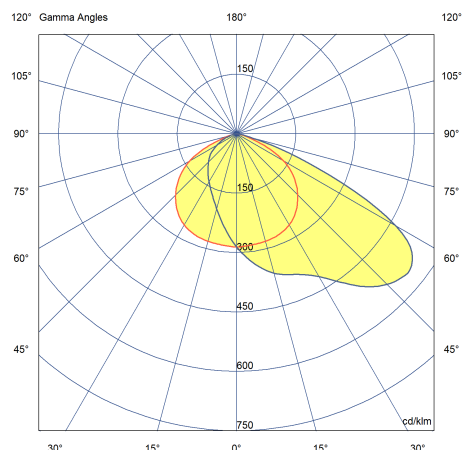

95W Portland Floodlight, 840, D1

Order Code: FLD151-D1

Photometric Data	
Colour Rendering Index (CRI)	80-89
Lumens	12500
LPW (lm/W)	125
Colour Temperature (K)	4000 - 4000
SDCM	<6
Light Distribution	Asymmetric
Lens / Reflector	Refractor Lens

Life Data					
Rated Life (Hrs)	Ta = 25C		Ta = Tmax		
		110000		50000	
Lumens Maintenance (Hrs)	Ta = 25C		Ta = Tmax		
	B50	B10	B50	B10	
	L70	110000	110000	50000	50000
	L80	89000	77000	50000	50000
	L90	42000	36000	42000	36000

Electrical Data	
Input (W)	100
Input (V)±10%	220 - 240
Voltage Type	AC
Power Factor	0.93
THD (%)	5
No. Per C16 Breaker	20
Energy Efficiency Class (EEC)	A++, A+, A (LED)
Electrical Class	I
Short Circuit Protection	Yes
Thermal Overload Protection	Yes
Over Voltage Protection	Yes
Type of Wiring	Ending
Wiring X-sec (mm²)	1.5
Non-dimmable	Yes

Physical Data	
Surface Protection	Powder Coating
Degree of Protection (IP)	IP66
Housing Colour	Black
Housing Material	Aluminium
Reflector	None
Length (mm)	335
Width (mm)	296
Height/Depth (mm)	71
Suitable for ceiling mounting	Yes
Suitable for wall mounting	Yes
Suitable for surface mounting	Yes
Lamp Type	LED Not Exchangeable
Surface Protection	Powder Coating
Cover Material	Transparent Glass
Impact Strength	IK07
Floodlight Head Weight (kg)	3.5
Maximum Projected Area (m²)	0.072