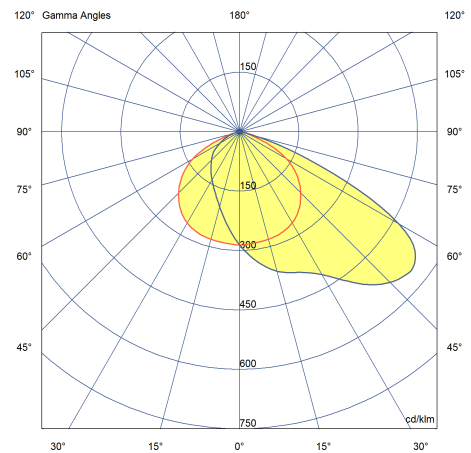

140W Portland Floodlight, 840, D1

Order Code: FLD152-D1

Photometric Data	
Colour Rendering Index (CRI)	80-89
Lumens	18750
LPW (lm/W)	125
Colour Temperature (K)	4000 - 4000
SDCM	<6
Light Distribution	Asymmetric
Lens / Reflector	Refractor Lens

Life Data					
Rated Life (Hrs)	Ta = 25C		Ta = Tmax		
		110000		50000	
Lumens Maintenance (Hrs)	Ta = 25C		Ta = Tmax		
	B50	B10	B50	B10	
	L70	110000	110000	50000	50000
	L80	89000	77000	50000	50000
	L90	42000	36000	42000	36000

Electrical Data	
Input (W)	150
Input (V)±10%	220 - 240
Voltage Type	AC
Power Factor	0.93
THD (%)	5
No. Per C16 Breaker	12
Energy Efficiency Class (EEC)	A++, A+, A (LED)
Electrical Class	I
Short Circuit Protection	Yes
Thermal Overload Protection	Yes
Over Voltage Protection	Yes
Type of Wiring	Ending
Wiring X-sec (mm²)	1.5
Non-dimmable	Yes

Physical Data	
Surface Protection	Powder Coating
Degree of Protection (IP)	IP66
Housing Colour	Black
Housing Material	Aluminium
Reflector	None
Length (mm)	375
Width (mm)	320
Height/Depth (mm)	75
Suitable for ceiling mounting	Yes
Suitable for wall mounting	Yes
Suitable for surface mounting	Yes
Lamp Type	LED Not Exchangeable
Surface Protection	Powder Coating
Cover Material	Transparent Glass
Impact Strength	IK07
Floodlight Head Weight (kg)	4
Maximum Projected Area (m²)	0.12