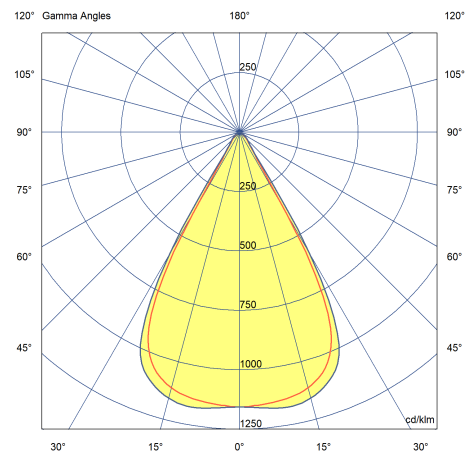

140W Portland Floodlight, 840, D6

Order Code: FLD152-D6

Photometric Data	
Colour Rendering Index (CRI)	80-89
Lumens	18750
LPW (lm/W)	125
Colour Temperature (K)	4000 - 4000
SDCM	<6
Light Distribution	Symmetric
Lens / Reflector	Refractor Lens

Life Data					
Rated Life (Hrs)	Ta = 25C		Ta = Tmax		
		110000		50000	
Lumens Maintenance (Hrs)	Ta = 25C		Ta = Tmax		
	B50	B10	B50	B10	
	L70	110000	110000	50000	50000
	L80	89000	77000	50000	50000
	L90	42000	36000	42000	36000

Electrical Data	
Input (W)	150
Input (V)±10%	220 - 240
Voltage Type	AC
Power Factor	0.93
THD (%)	5
No. Per C16 Breaker	12
Energy Efficiency Class (EEC)	A++, A+, A (LED)
Electrical Class	I
Short Circuit Protection	Yes
Thermal Overload Protection	Yes
Over Voltage Protection	Yes
Type of Wiring	Ending
Wiring X-sec (mm²)	1.5
Non-dimmable	Yes

Physical Data	
Surface Protection	Powder Coating
Degree of Protection (IP)	IP66
Housing Colour	Black
Housing Material	Aluminium
Reflector	None
Length (mm)	375
Width (mm)	320
Height/Depth (mm)	75
Suitable for ceiling mounting	Yes
Suitable for wall mounting	Yes
Suitable for surface mounting	Yes
Lamp Type	LED Not Exchangeable
Surface Protection	Powder Coating
Cover Material	Transparent Glass
Impact Strength	IK07
Floodlight Head Weight (kg)	4
Maximum Projected Area (m²)	0.12