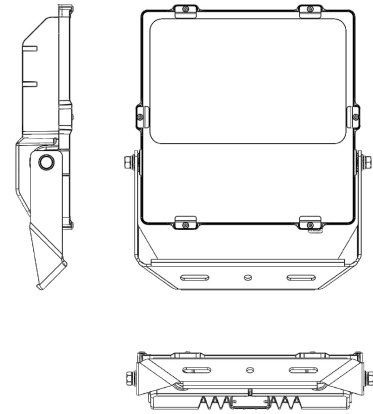

Physical Data	
Surface Protection	Powder Coating
Degree of Protection (IP)	IP66
Housing Colour	Black
Housing Material	Aluminium
Reflector	None
Length (mm)	375
Width (mm)	320
Height/Depth (mm)	75
Suitable for ceiling mounting	Yes
Suitable for wall mounting	Yes
Suitable for surface mounting	Yes
Lamp Type	LED Not Exchangeable
Surface Protection	Powder Coating
Cover Material	Transparent Glass
Impact Strength	IK07
Floodlight Head Weight (kg)	4
Maximum Projected Area (m <sup>2</sup> )	0.12