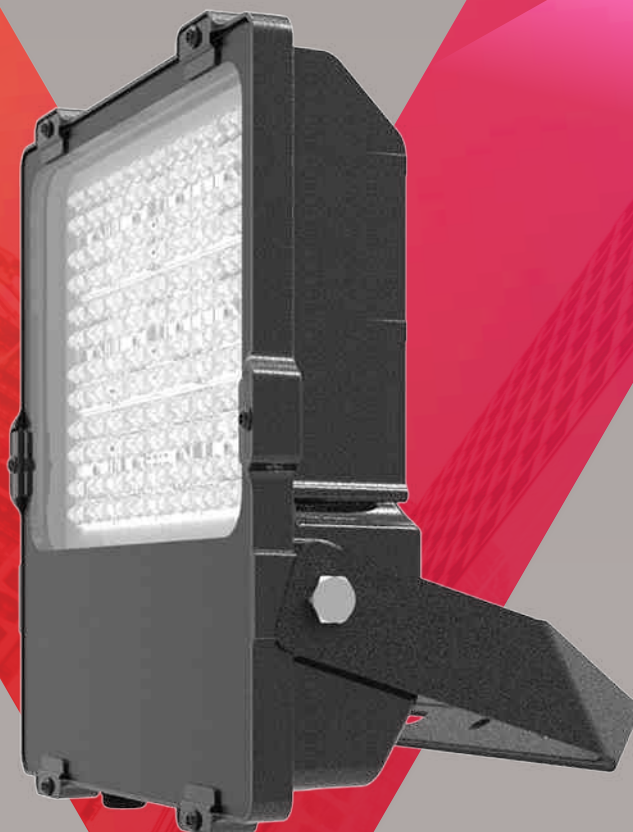

# PORTLAND FLOODLIGHT

Our **new** floodlight features an impressive 125 lumens per Watt in a **compact** and **thermally efficient** housing. **Versatile mounting options** make the Portland at home in any application and **precise asymmetric light distribution** ensures every lumen is placed exactly where you need it. The ideal solution for professional lighting designs.