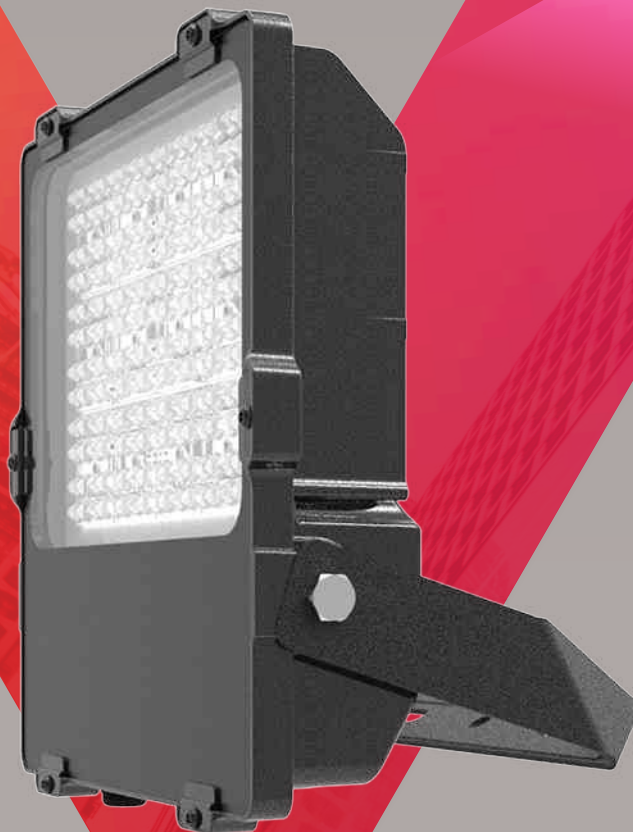

IK07

IP66

ECA

L70

110,000
HOURS

L80

85,000
HOURS

5
YEARS'
WARRANTY

NEXT DAY
DELIVERY

EXTERIOR RANGE

VENTURE
LIGHTING

PORTLAND

FLOODLIGHT

Our **new** floodlight features an impressive 125 lumens per Watt in a **compact** and **thermally efficient** housing. **Versatile mounting options** make the Portland at home in any application and **precise asymmetric light distribution** ensures every lumen is placed exactly where you need it. The ideal solution for professional lighting designs.