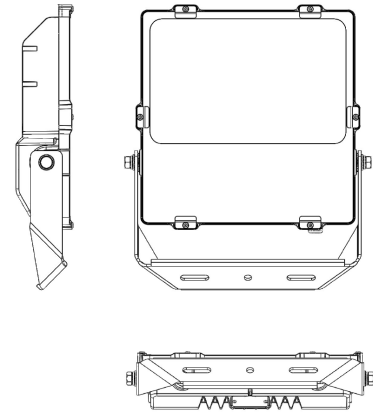

185W Portland Floodlight, 840, D1

Order Code: FLD153-D1

Photometric Data	
Colour Rendering Index (CRI)	80-89
Lumens	25000
LPW (lm/W)	125
Colour Temperature (K)	4000 - 4000
SDCM	<6
Light Distribution	Asymmetric
Lens / Reflector	Reflector Lens

Life Data					
Rated Life (Hrs)	Ta = 25C		Ta = Tmax		
		110000		50000	
Lumens Maintenance (Hrs)	Ta = 25C		Ta = Tmax		
	B50	B10	B50	B10	
	L70	110000	110000	50000	50000
	L80	89000	77000	50000	50000
	L90	42000	36000	42000	36000

Electrical Data	
Input (W)	200
Input (V)±10%	220 - 240
Voltage Type	AC
Power Factor	0.93
THD (%)	5
No. Per C16 Breaker	12
Energy Efficiency Class (EEC)	A+++, A+, A (LED)
Electrical Class	I
Short Circuit Protection	Yes
Thermal Overload Protection	Yes
Over Voltage Protection	Yes
Type of Wiring	Ending
Wiring X-sec (mm²)	1.5
Non-dimmable	Yes

Physical Data	
Surface Protection	Powder Coating
Degree of Protection (IP)	IP66
Housing Colour	Black
Housing Material	Aluminium
Reflector	None
Length (mm)	400
Width (mm)	345
Height/Depth (mm)	78
Suitable for ceiling mounting	Yes
Suitable for wall mounting	Yes
Suitable for surface mounting	Yes
Lamp Type	LED Not Exchangeable
Surface Protection	Powder Coating
Cover Material	Transparent Glass
Impact Strength	IK07
Floodlight Head Weight (kg)	4
Maximum Projected Area (m²)	0.14