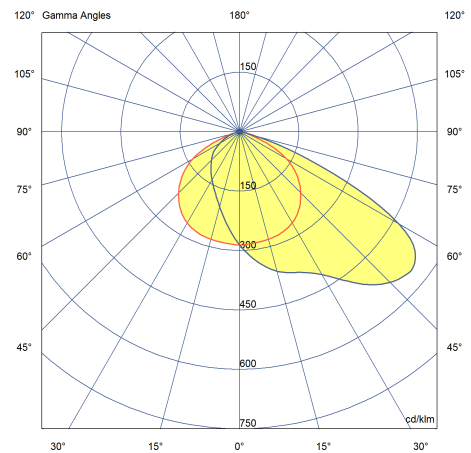

185W Portland Floodlight, 840, D1

Order Code: FLD153-D1

Photometric Data	
Colour Rendering Index (CRI)	80-89
Lumens	25000
LPW (lm/W)	125
Colour Temperature (K)	4000 - 4000
SDCM	<6
Light Distribution	Asymmetric
Lens / Reflector	Reflector Lens

Life Data					
Rated Life (Hrs)	Ta = 25C		Ta = Tmax		
		110000		50000	
Lumens Maintenance (Hrs)	Ta = 25C		Ta = Tmax		
	B50	B10	B50	B10	
	L70	110000	110000	50000	50000
	L80	89000	77000	50000	50000
	L90	42000	36000	42000	36000

Electrical Data	
Input (W)	200
Input (V)±10%	220 - 240
Voltage Type	AC
Power Factor	0.93
THD (%)	5
No. Per C16 Breaker	12
Energy Efficiency Class (EEC)	A+++, A+, A (LED)
Electrical Class	I
Short Circuit Protection	Yes
Thermal Overload Protection	Yes
Over Voltage Protection	Yes
Type of Wiring	Ending
Wiring X-sec (mm²)	1.5
Non-dimmable	Yes

Physical Data	
Surface Protection	Powder Coating
Degree of Protection (IP)	IP66
Housing Colour	Black
Housing Material	Aluminium
Reflector	None
Length (mm)	400
Width (mm)	345
Height/Depth (mm)	78
Suitable for ceiling mounting	Yes
Suitable for wall mounting	Yes
Suitable for surface mounting	Yes
Lamp Type	LED Not Exchangeable
Surface Protection	Powder Coating
Cover Material	Transparent Glass
Impact Strength	IK07
Floodlight Head Weight (kg)	4
Maximum Projected Area (m²)	0.14