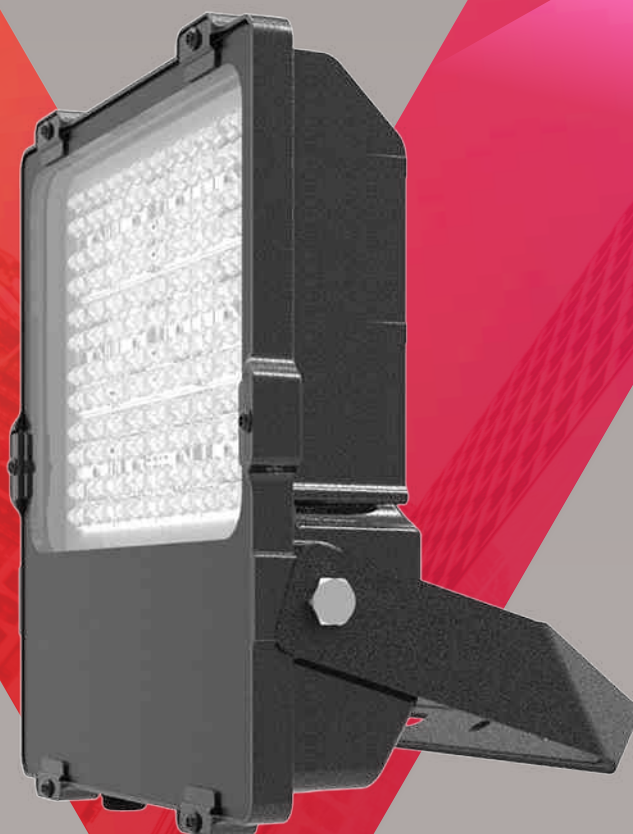

IK07

IP66

ECA

L70

110,000
HOURS

L80

85,000
HOURS

5
YEARS'
WARRANTY

NEXT DAY
DELIVERY

EXTERIOR RANGE

VENTURE
LIGHTING

PORTLAND

FLOODLIGHT

Our **new** floodlight features an impressive 125 lumens per Watt in a **compact** and **thermally efficient** housing. **Versatile mounting options** make the Portland at home in any application and **precise asymmetric light distribution** ensures every lumen is placed exactly where you need it. The ideal solution for professional lighting designs.