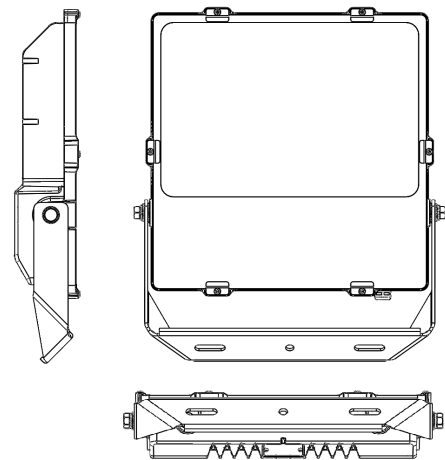

280W Portland Floodlight, 840, D1

Order Code: FLD154-D1

Photometric Data	
Colour Rendering Index (CRI)	80-89
Lumens	37500
LPW (lm/W)	125
Colour Temperature (K)	4000 - 4000
SDCM	<6
Light Distribution	Asymmetric
Lens / Reflector	Reflector Lens

Life Data					
Rated Life (Hrs)	Ta = 25C		Ta = Tmax		
		110000		50000	
Lumens Maintenance (Hrs)	Ta = 25C		Ta = Tmax		
	B50	B10	B50	B10	
	L70	110000	110000	50000	50000
	L80	89000	77000	50000	50000
	L90	42000	36000	42000	36000

Electrical Data	
Input (W)	300
Input (V)±10%	100 - 240
Voltage Type	AC
Power Factor	0.93
THD (%)	5
No. Per C16 Breaker	4
Energy Efficiency Class (EEC)	A++, A+, A (LED)
Electrical Class	I
Short Circuit Protection	Yes
Thermal Overload Protection	Yes
Over Voltage Protection	Yes
Type of Wiring	Ending
Wiring X-sec (mm²)	1.5
Non-dimmable	Yes

Physical Data	
Surface Protection	Powder Coating
Degree of Protection (IP)	IP66
Housing Colour	Black
Housing Material	Aluminium
Reflector	None
Length (mm)	455
Width (mm)	410
Height/Depth (mm)	83
Suitable for ceiling mounting	Yes
Suitable for wall mounting	Yes
Suitable for surface mounting	Yes
Lamp Type	LED Not Exchangeable
Surface Protection	Powder Coating
Cover Material	Transparent Glass
Impact Strength	IK07
Floodlight Head Weight (kg)	8.2
Maximum Projected Area (m²)	0.19