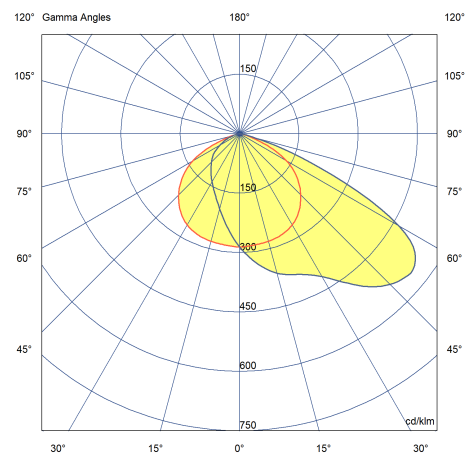

280W Portland Floodlight, 840, D1

Order Code: FLD154-D1

Photometric Data	
Colour Rendering Index (CRI)	80-89
Lumens	37500
LPW (lm/W)	125
Colour Temperature (K)	4000 - 4000
SDCM	<6
Light Distribution	Asymmetric
Lens / Reflector	Reflector Lens

Life Data					
Rated Life (Hrs)	Ta = 25C		Ta = Tmax		
		110000		50000	
Lumens Maintenance (Hrs)	Ta = 25C		Ta = Tmax		
	B50	B10	B50	B10	
	L70	110000	110000	50000	50000
	L80	89000	77000	50000	50000
	L90	42000	36000	42000	36000

Electrical Data	
Input (W)	300
Input (V)±10%	100 - 240
Voltage Type	AC
Power Factor	0.93
THD (%)	5
No. Per C16 Breaker	4
Energy Efficiency Class (EEC)	A++, A+, A (LED)
Electrical Class	I
Short Circuit Protection	Yes
Thermal Overload Protection	Yes
Over Voltage Protection	Yes
Type of Wiring	Ending
Wiring X-sec (mm²)	1.5
Non-dimmable	Yes

Physical Data	
Surface Protection	Powder Coating
Degree of Protection (IP)	IP66
Housing Colour	Black
Housing Material	Aluminium
Reflector	None
Length (mm)	455
Width (mm)	410
Height/Depth (mm)	83
Suitable for ceiling mounting	Yes
Suitable for wall mounting	Yes
Suitable for surface mounting	Yes
Lamp Type	LED Not Exchangeable
Surface Protection	Powder Coating
Cover Material	Transparent Glass
Impact Strength	IK07
Floodlight Head Weight (kg)	8.2
Maximum Projected Area (m²)	0.19