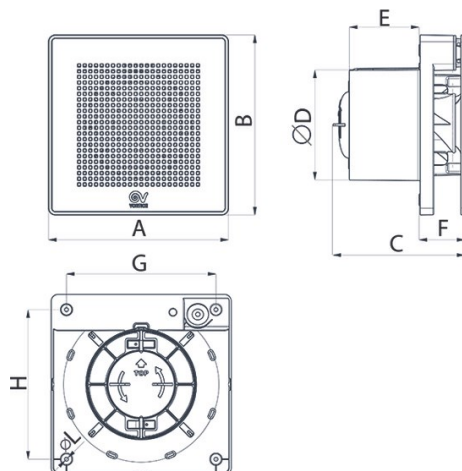

Technical Data Sheet

CODE 11270

ME 120/5" LL

Wall axial fans

Certifications

IMQ Performance

TECHNICAL AND PERFORMANCE DATA

Absorbed power 1st speed (W)	10	Delivery 1st speed (m ³ /h)	120
Frequency (Hz)	50	Max delivery at max speed (l/s)	48,6
Insulation Class	II°	Max delivery at max speed (m ³ /h)	175
IP	45	Pressure - 1st speed (mmH2O)	2,3
Max ambient temperature for continuous operation (°C)	50	Pressure - 1st speed (Pa)	22,56
Max. absorbed Current at max. speed (A)	0,080	Pressure max - max speed (mmH2O)	5
Max. absorbed Current at min. speed (A)	0,060	Pressure max - max speed (Pa)	49,04
Max. absorbed power at max speed (W)	13	RPM max	2070
Nominal Diameter (mm)	120	RPM min	1490
Voltage (V)	220-240	Sound power Lw [dB(A)] - min speed	44,5
Weight (Kg)	0,77	Sound power Lw [dB(A)] - max speed	52,8
Delivery 1st speed (l/s)	33,3	Sound pressure level Lp in free field [dB(A)] 3 m max speed	32,3
		Sound pressure level Lp in free field [dB(A)] 3 m min speed	24,0

DIMENSIONS

Size A (mm)	179
Size B (mm)	179
Size C (mm)	127
Size D (mm)	∅ 118
Size E (mm)	71
Size F (mm)	42,5
Size G (mm)	152
Size H (mm)	152
Size L (mm)	∅ 3,5

PER INFORMAZIONI:

Servizio al Cliente: tel +39 02 90699395 premendo 1 dopo messaggio registrato (consulenza su prodotti e impianti)

Pre & Post Vendita: fax +39 02 90699302

Email prevendita: prevendita@vortice-italy.com

Technical Data Sheet

CODE 11270

ME 120/5" LL

Wall axial fans

DESCRIPTION

- Material: UV resistant white plastic (prevents ageing caused by exposure to sunlight).
- Nominal diameter 120 mm.
- Motor protected against thermal overload, with shaft turning in ball bearings; 2 operating speeds controlled electronically from pcb.
- Air flow between 120 m³/h and 175 m³/h.
- Equipped with non-return damper preventing unwanted backdraught when the fan is off.
- IMQ safety certification.