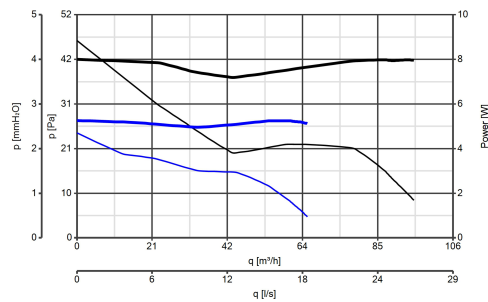

Technical Data Sheet

CODE 11319

ME 100/4" LL T ORO BIANCO-WHITE GOLD

Wall axial fan

DESCRIPTION

- Material: WHITE GOLD UV resistant plastic (prevents ageing caused by exposure to sunlight), with colouring obtained by way of treatment using nano technologies.
- Nominal diameter 100 mm.
- Motor protected against thermal overload, with shaft turning in ball bearings; 2 operating speeds controlled electronically from pcb.
- Air flow between 65 m³/h and 95 m³/h.
- Version with simplified timer, operating at one speed: the appliance is equipped with a pcb providing a delayed switch-off function. The length of the switch-off delay, as well as the single operating speed, min or max, can be set during installation.
- Equipped with non-return damper preventing unwanted backdraught when the fan is off.
- IMQ Safety and IMQ Performance certifications.

CURVES

PER INFORMAZIONI:

Servizio al Cliente: tel +39 02 90699395 premendo 1 dopo messaggio registrato (consulenza su prodotti e impianti)

Pre & Post Vendita: fax +39 02 90699302

Email prevendita: prevendita@vortice-italy.com