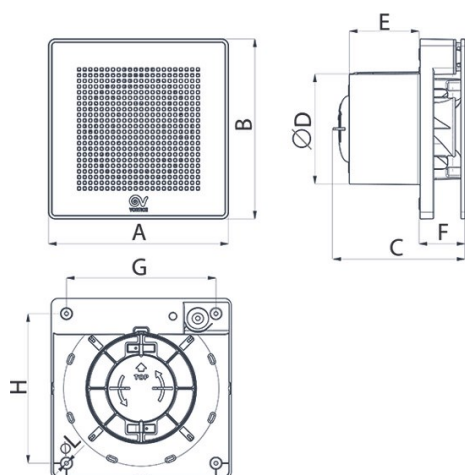

### DIMENSIONS

|             |       |
|-------------|-------|
| Size A (mm) | 159   |
| Size B (mm) | 159   |
| Size C (mm) | 116,5 |
| Size D (mm) | ∅ 98  |
| Size E (mm) | 61,5  |
| Size F (mm) | 40,5  |
| Size G (mm) | 132   |
| Size H (mm) | 132   |
| Size L (mm) | ∅ 3,5 |

### DESCRIPTION

- Material: WHITE GOLD UV resistant plastic (prevents ageing caused by exposure to sunlight), with colouring obtained by way of treatment using nano technologies.
- Nominal diameter 100 mm.
- Motor protected against thermal overload, with shaft turning in ball bearings; 2 operating speeds controlled electronically from pcb.
- Air flow between 65 m<sup>3</sup>/h and 95 m<sup>3</sup>/h.
- Version with simplified timer, operating at one speed: the appliance is equipped with a pcb providing a delayed switch-off function. The length of the switch-off delay, as well as the single operating speed, min or max, can be set during installation.
- Equipped with non-return damper preventing unwanted backdraught when the fan is off.
- IMQ Safety and IMQ Performance certifications.