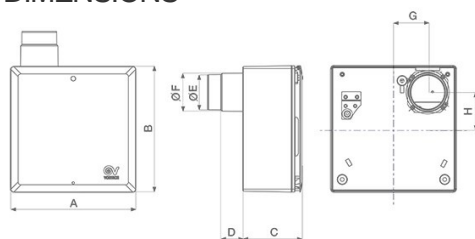

Technical Data Sheet

CODE 11532

QE 60 LL TP

Centrifugal duct fans

IMQ

TECHNICAL AND PERFORMANCE DATA

Frequency (Hz)	50	Voltage (V)	220-240
Insulation Class	II°	Weight (Kg)	2,33
IP	45	Max delivery at max speed (l/s)	16,7
Max ambient temperature for continuous operation (°C)	50	Max delivery at max speed (m³/h)	60
Max. absorbed Current at max. speed (A)	0,14	Pressure max - max speed (mmH2O)	35
Max. absorbed power at max speed (W)	16	Pressure max - max speed (Pa)	343
Nominal Diameter (mm)	80	RPM max	1170
Ø Discharge Hole (mm)	70	Sound power Lw [dB(A)] - max speed	45,5
		Sound pressure level Lp [dB (A)] 3m - max speed	25

DIMENSIONS

Size A (mm)	262
Size B (mm)	262
Size C (mm)	115,5
Size D (mm)	80
Size E (mm)	73
Size F (mm)	79
Size G (mm)	71,5
Size H (mm)	90

PER INFORMAZIONI:

Servizio al Cliente: tel +39 02 90699395 premendo 1 dopo messaggio registrato (consulenza su prodotti e impianti)

Pre & Post Vendita: fax +39 02 90699302

Email prevendita: prevendita@vortice-italy.com

Technical Data Sheet

CODE 11532

QE 60 LL TP

Centrifugal duct fans

DESCRIPTION

- Scroll and front panel made of self-extinguishing ABS, rated V0.
- 1 speed AC motor, shaft on ball bearings, coupled to a forward curved centrifugal impeller, PBT made.
- G2 CE mark, in force since 1st January 2018.
- The switching on/off of the extractor fan is realized through the light control; the on-board electronic allows to set, during the installation,