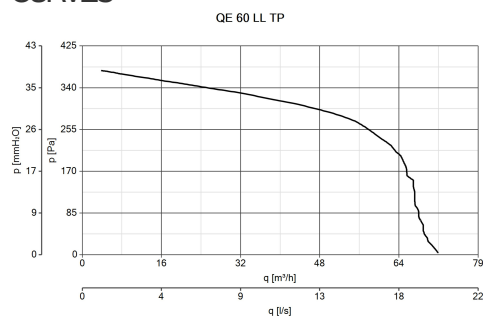

Technical Data Sheet

CODE 11532

QE 60 LL TP

Centrifugal duct fans

DESCRIPTION

- Scroll and front panel made of self-extinguishing ABS, rated V0.
- 1 speed AC motor, shaft on ball bearings, coupled to a forward curved centrifugal impeller, PBT made.
- G2 CE mark, in force since 1st January 2018.
- The switching on/off of the extractor fan is realized through the light control; the on-board electronic allows to set, during the installation,

the starting/stopping delay when the product is switched on/off (the respective delays can be set at 0, 45, 90 or 120 seconds and at 6, 10, 15 or 21 minutes).
To ensure a proper ventilation of the room, even for extended inactivity periods, is possible to set (HOLIDAY function), every 8, 12 or 24 hours, a periodic running operation cycle (time settable at 6, 10, 15 or 21 minutes).

CURVES

PER INFORMAZIONI:

Servizio al Cliente: tel +39 02 90699395 premendo 1 dopo messaggio registrato (consulenza su prodotti e impianti)
Pre & Post Vendita: fax +39 02 90699302
Email prevendita: prevendita@vortice-italy.com