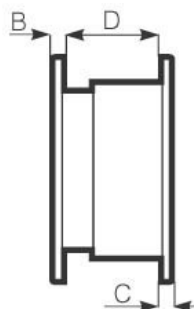

C Tick Mark

EAC

G-Mark

TECHNICAL AND PERFORMANCE DATA

Absorbed Current max (A)	0,13	Voltage (V)	220-240
Absorbed Power max (W)	26	Weight (Kg)	3,88
Frequency (Hz)	50/60	Delivery max - Extract (l/s)	125
Inlet	Automatico	Delivery max - Extract (m3/h)	450
Insulation Class	II°	Delivery max - Intake (l/s)	83,3
IP	X4	Delivery max - Intake (m3/h)	300
Max absorbed Power at 60Hz (W)	26	Delivery max (m³/h)	450
Max ambient temperature for continuous operation (°C)	50	RPM	810
Max ambient temperature for continuous operation 60Hz (°C)	50	Rpm - Exhaust	810
Ø Discharge Hole (mm)	230	Rpm - Supply	1080
		Sound Pressure level Lp [dB (A)] 3m	35,7

DIMENSIONS

Ø wall hole	335/340
Size A (mm)	400
Size B (mm)	10
Size C (mm)	11
Size D (mm)	180

PER INFORMAZIONI:

Servizio al Cliente: tel +39 02 90699395 premendo 1 dopo messaggio registrato (consulenza su prodotti e impianti)

Pre & Post Vendita: fax +39 02 90699302

Email prevendita: prevendita@vortice-italy.com

Technical Data Sheet

CODE 12453

VORTICE 230/9" ARI

Wall/window axial fans

DESCRIPTION

- Model designed for installation recessed into wall.
- Reversibility function (intake or extraction).
- Automatic shutter: prevents the entry of cold air and bad smells when the appliance is switched off.
- Material: UV resistant ABS plastic (prevents ageing caused by exposure to sunlight)
- Nominal diameter 230 mm.
- Motor protected against thermal overload, with shaft turning in self-lubricating bushings, coupled to screw type thermoplastic impeller with wing profile blades.
- IMQ SAFETY and IMQ PERFORMANCE certifications.