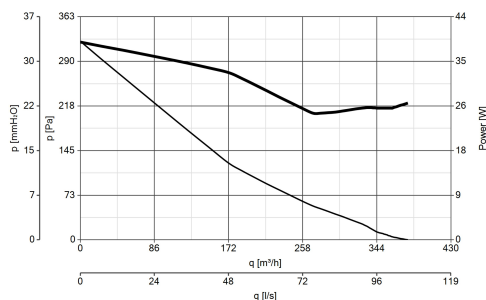

Technical Data Sheet

CODE 17152

LINEO 125 V0 ES

8fæš...A fBçf... f"ææf NÛç æä-ššŷ-Ûš »šf

DESCRIPTION

- Material: self-extinguishing plastic resin (self-extinguishing capability V0)
- Nominal diameter: 125 mm.
- Possibility of connection to remote sensors.
- A dedicated dip-switch allows to choice:
  - o 2 speed product functioning, settable during the installation and adjustable through optional two-speed switch,
  - o 1 speed product functioning, adjustable through 0-10V signal potentiometer (supplied as optional).

CURVES

ACCESSORIES

CPIR
Code 12998

PER INFORMAZIONI:

Servizio al Cliente: tel +39 02 90699395 premendo 1 dopo messaggio registrato (consulenza su prodotti e impianti)
Pre & Post Vendita: fax +39 02 90699302
Email prevendita: prevendita@vortice-italy.com