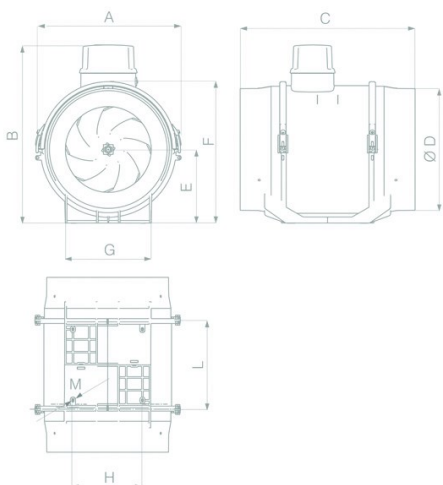

Technical Data Sheet

CODE 17152

LINEO 125 V0 ES

81æŠ...A 1BĈ“1... 1“ææf NÛč æă-ŠŖŷ-ÛŠ »ŖŖ!

.æŠ-“nŖŖ-“ÛŖ!

TECHNICAL AND PERFORMANCE DATA

Frequency (Hz)	50	Delivery 1st speed (l/s)	10
Insulation Class	II°	Delivery 1st speed (m³/h)	35
IP	44	Max delivery at max speed (l/s)	100
Max ambient temperature for continuous operation (°C)	60	Max delivery at max speed (m³/h)	360
Nominal Current at max speed (A)	0,25	Pressure - 1st speed (mmH2O)	0,2
Nominal Current at min speed (A)	0,05	Pressure - 1st speed (Pa)	2
Nominal Diameter (mm)	125	Pressure max - max speed (mmH2O)	31
Nominal Power at max speed (W)	25	Pressure max - max speed (Pa)	304
Nominal Power at min speed (W)	3	RPM max	2350
Voltage (V)	220-240	RPM min	300
Weight (Kg)	1,8	zÛ1/4 1ŠæŖ!ŠŖæ%æĈæ%æZ“1»Šæææææ%æf [dB(A)] 3 m max speed	44,4

DIMENSIONS

Size A (mm)	188,5
Size B (mm)	240
Size C (mm)	258
Size D (mm)	122
Size E (mm)	101,5
Size F (mm)	189
Size G (mm)	90
Size H (mm)	60
Size L (mm)	80
Size M (mm)	6

PER INFORMAZIONI:

Servizio al Cliente: tel +39 02 90699395 premendo 1 dopo messaggio registrato (consulenza su prodotti e impianti)

Pre & Post Vendita: fax +39 02 90699302

Email prevendita: prevendita@vortice-italy.com

Technical Data Sheet

CODE 17152

LINEO 125 V0 ES

8fæš...A fBçf... f"ææf NÛç æä-ššŷ-Ûš »šf

DESCRIPTION

- Material: self-extinguishing plastic resin (self-extinguishing capability V0)
- Nominal diameter: 125 mm.
- Possibility of connection to remote sensors.
- A dedicated dip-switch allows to choice:
 - o 2 speed product functioning, settable during the installation and adjustable through optional two-speed switch,
 - o 1 speed product functioning, adjustable through 0-10V signal potentiometer (supplied as optional).