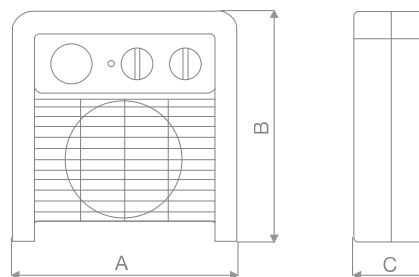

CALDOMI RANGE

Overall dimensions (mm)

ITEM	CODE	(Kg)	A	B	C
CALDOMI	70299	1,850	290	375	100

SCALDATUTTO RANGE

Overall dimensions (mm)

ITEM	CODE	(Kg)	A	B	C
SCALDATUTTO CLASSIC FH-V0 FR	70141	1,9	290	331	120

MICROCOMFORT RANGE

Overall dimensions (mm)

ITEM	CODE	(Kg)	A	B	C	D	E
MICROCOMFORT	70870	2,45	385	460	130	200	370