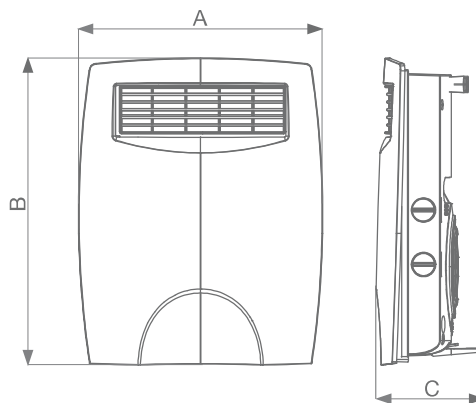

CALDOMI RANGE

Overall dimensions (mm)

ITEM	CODE	(Kg)	A	B	C
CALDOMI	70299	1,850	290	375	100

SCALDATUTTO RANGE

Overall dimensions (mm)

ITEM	CODE	(Kg)	A	B	C
SCALDATUTTO CLASSIC FH-V0 FR	70141	1,9	290	331	120

MICROCOMFORT RANGE

Overall dimensions (mm)

ITEM	CODE	(Kg)	A	B	C	D	E
MICROCOMFORT	70870	2,45	385	460	130	200	370