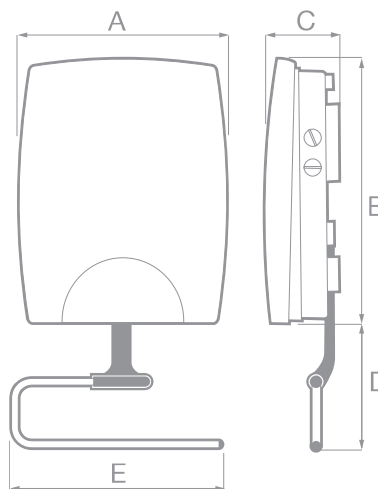

CALDOMI RANGE

Overall dimensions (mm)

ITEM	CODE	(Kg)	A	B	C
CALDOMI	70299	1,850	290	375	100

SCALDATUTTO RANGE

Overall dimensions (mm)

ITEM	CODE	(Kg)	A	B	C
SCALDATUTTO CLASSIC FH-V0 FR	70141	1,9	290	331	120

MICROCOMFORT RANGE

Overall dimensions (mm)

ITEM	CODE	(Kg)	A	B	C	D	E
MICROCOMFORT	70870	2,45	385	460	130	200	370