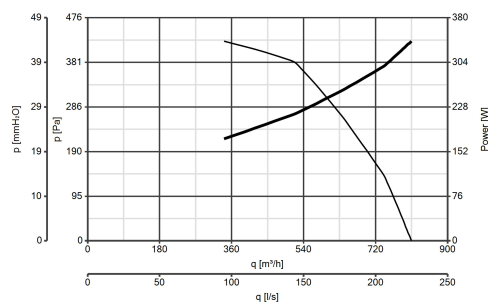

Technical Data Sheet

CODE 30321

C 20/2 M E

Centrifugal fans

DESCRIPTION

- Frame and scroll: painted pressed steel, with multiple fixing holes configured to allow alignment of the motor in 8 different positions relative to the outlet port.
- Single phase AC motor with 1 operating speed and shaft turning in ball bearings.
- Centrifugal impeller with forward-curved blades of zinc-coated steel, dynamically balanced (UNI ISO 1940, Point 1 – Class 6.3).
- Maximum air flow: 890 m³/h.

CURVES

ACCESSORIES

C-MS 20/25
(SUPPORTO
MOTORE)

Code 22836

C-RA 20-25
(RACCORDO DI
ASPIRAZIONE)

Code 22828

C-GM 20
(GRIGLIA
PROT.MANDATA)

Code 22813

C-GA 20/25
(GRIGLIA
PROT.ASPIRAZIO)

Code 22803

PER INFORMAZIONI:

Servizio al Cliente: tel +39 02 90699395 premendo 1 dopo messaggio registrato (consulenza su prodotti e impianti)

Pre & Post Vendita: fax +39 02 90699302

Email prevendita: prevendita@vortice-italy.com