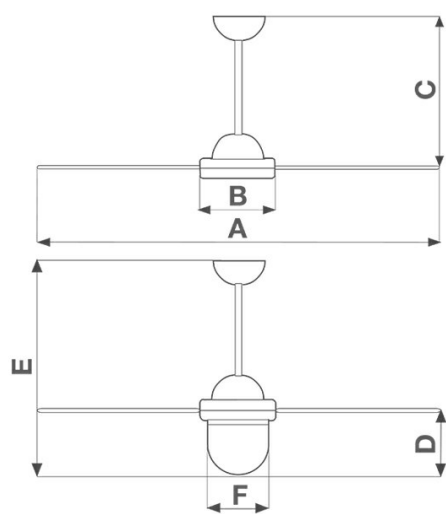

TECHNICAL AND PERFORMANCE DATA

Absorbed Current max (A)	0,725	Weight (Kg)	6,3
Absorbed Power max (W)	175	Airflow speed at max speed (m/s)	2,65
Blades diameter	90	Delivery max (m ³ /h)	8730
Frequency (Hz)	50	Delivery max (m ³ /min)	145,50
Insulation Class	I°	RPM	235
Voltage (V)	220-240	Service value (m ³ /min)/W	0,661
		Sound power level Lw [dB(A)]	44,9

DIMENSIONS

con DECOR LIGHT KIT

Size A (mm)	Ø
	914
Size B (mm)	Ø 230
Size C (mm)	495
Size D (mm)	190
Size E (mm)	685
Size F (mm)	Ø
	208

PER INFORMAZIONI:

Servizio al Cliente: tel +39 02 90699395 premendo 1 dopo messaggio registrato (consulenza su prodotti e impianti)

Pre & Post Vendita: fax +39 02 90699302

Email prevendita: prevendita@vortice-italy.com

Technical Data Sheet

CODE 61001

**NORDIK 1S/L 90/36 SENZA
GR.COM.**

Ceiling fans with or without light

DESCRIPTION

- Top and bottom motor covers moulded from heat-resistant and UV-resistant thermoplastic resin (ABS), colour white
- Wiring connections at end of ceiling rod concealed by domes moulded from impact- and UV-resistant PP, colour white.
- Nominal diameter of blades 900 mm.
- Single phase start capacitor motor with external rotor, and shaft turning in ball bearings.
- Maximum air flow 8,730 m³/h
- 3 galvanized sheet steel blades powder coated with scratch-resistant polyester, colour white
- Steel ceiling rod with polyester powder coated finish, colour white, length 375 mm
- Bag of accessories containing nuts and bolts required for assembly of blades, ceiling hook and rubber anti-vibration washer.
- Globe lampshade of laminated glass, colour opaline; E27 screw holder for lamp rated 150W max, or equivalent energy saving lamp with E27 fitting, mandatory in EU.
- Speed selectable by way of control units with on/off light switch or Telenordik 5T remote control (optional)