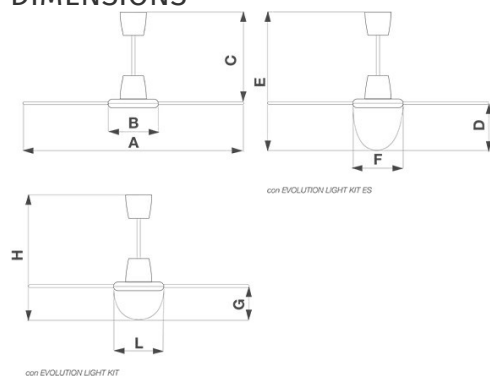

### TECHNICAL AND PERFORMANCE DATA

Absorbed Current max (A)	0,34	Weight (Kg)	7,1
Absorbed Power max (W)	70	Airflow speed at max speed (m/s)	2,36
Blades diameter	1284	Delivery max (m <sup>3</sup> /h)	13810
Frequency (Hz)	50	Delivery max (m <sup>3</sup> /min)	230,17
Insulation Class	I°	RPM	198
Voltage (V)	220-240	Service value (m <sup>3</sup> /min)/W	3,288
		Sound power level Lw [dB(A)]	49,1

### DIMENSIONS

Size A (mm)	1284
Size B (mm)	298
Size C (mm)	495
Size D (mm)	229
Size E (mm)	724
Size F (mm)	291
Size G (mm)	145
Size H (mm)	640
Size L (mm)	291