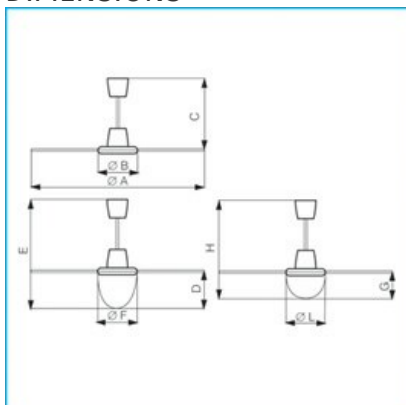

Technical Data Sheet

CODE 61752

NORDIK EVOLUTION R 140/56" BIANCO

Reversible ceiling fans

Certifications

TECHNICAL AND PERFORMANCE DATA

Absorbed Current max (A)	0,35	Weight (Kg)	7,1
Absorbed Power max (W)	70	Airflow speed at max speed (m/s)	2,08
Blades diameter	1488	Delivery max (m ³ /h)	16586
Frequency (Hz)	50	Delivery max (m ³ /min)	276,43
Insulation Class	I°	RPM	197
Voltage (V)	220-240	Service value (m ³ /min)/W	3,949
		Sound power level Lw [dB(A)]	52,6

DIMENSIONS

Size A (mm)	980
Size B (mm)	298
Size C (mm)	495
Size D (mm)	229
Size E (mm)	724
Size F (mm)	291
Size G (mm)	145
Size H (mm)	640
Size L (mm)	291

PER INFORMAZIONI:

Servizio al Cliente: tel +39 02 90699395 premendo 1 dopo messaggio registrato (consulenza su prodotti e impianti)

Pre & Post Vendita: fax +39 02 90699302

Email prevendita: prevendita@vortice-italy.com

Technical Data Sheet

CODE 61752

NORDIK EVOLUTION R 140/56" BIANCO

Reversible ceiling fans

DESCRIPTION

- Nominal diameter of blades 1400 mm
- Top and bottom motor covers moulded from heat-resistant and UV-resistant thermoplastic resin (ABS), colour white.
- Wiring connections at end of ceiling rod concealed by domes moulded from impact- and UV-resistant thermoplastic resin (PP).
- Single phase start capacitor motor with external rotor, and shaft turning in ball bearings. Direction of rotation reversible.
- Maximum air flow 16586 m³/h
- 3 galvanized sheet steel blades powder coated with scratch-resistant polyester, colour white.
- Steel ceiling rod with scratch-resistant polyester powder coated finish, colour white, length 375 mm.
- Bag of accessories containing nuts and bolts required for assembly of blades, ceiling hook and rubber anti-vibration washer.
- Factory-prepared to accept 2 specific optional light kits:
 - with lamp rated 105 W max, E27 screw fitting
 - with 2x15 W max energy saving lamp, E27 screw fitting (mandatory in EU).
- Speed selectable by way of control units or Telenordik 5TR remote control (optional)