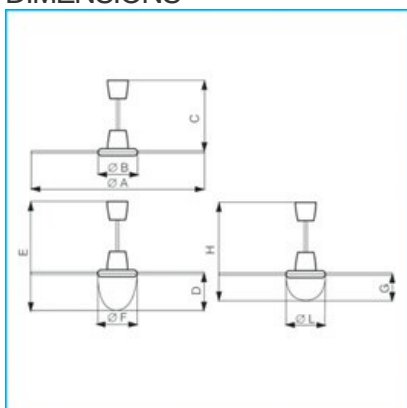

DIMENSIONS

Size A (mm)	980
Size B (mm)	298
Size C (mm)	495
Size D (mm)	229
Size E (mm)	724
Size F (mm)	291
Size G (mm)	145
Size H (mm)	640
Size L (mm)	291

PER INFORMAZIONI:

Servizio al Cliente: tel +39 02 90699395 premendo 1 dopo messaggio registrato (consulenza su prodotti e impianti)

Pre & Post Vendita: fax +39 02 90699302

Email prevendita: prevendita@vortice-italy.com

Technical Data Sheet

CODE 61756

NORDIK EVOLUTION R 120/48" NERO

Reversible ceiling fans

DESCRIPTION

- Nominal diameter of blades 1200 mm
- Top and bottom motor covers moulded from heat-resistant and UV-resistant thermoplastic resin (ABS), colour black.
- Wiring connections at end of ceiling rod concealed by domes moulded from impact- and UV-resistant thermoplastic resin (PP).
- Single phase start capacitor motor with external rotor, and shaft turning in ball bearings. Direction of rotation reversible.
- 3 galvanized sheet steel blades powder coated with scratch-resistant polyester, colour black.
- Steel ceiling rod with scratch-resistant polyester powder coated