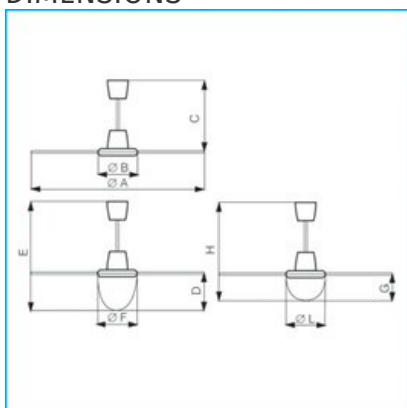

DIMENSIONS

Size A (mm)	980
Size B (mm)	298
Size C (mm)	495
Size D (mm)	229
Size E (mm)	724
Size F (mm)	291
Size G (mm)	145
Size H (mm)	640
Size L (mm)	291

PER INFORMAZIONI:

Servizio al Cliente: tel +39 02 90699395 premendo 1 dopo messaggio registrato (consulenza su prodotti e impianti)

Pre & Post Vendita: fax +39 02 90699302

Email prevendita: prevendita@vortice-italy.com

Technical Data Sheet

CODE 61758

NORDIK EVOLUTION R 140/56" RADICA

Reversible ceiling fans

DESCRIPTION

- Nominal diameter of blades 1400 mm
- Top and bottom motor covers moulded from heat-resistant and UV-resistant thermoplastic resin (ABS), colour wood grain.
- Wiring connections at end of ceiling rod concealed by domes moulded from impact- and UV-resistant thermoplastic resin (PP).
- Single phase start capacitor motor with external rotor, and shaft turning in ball bearings. Direction of rotation reversible.
- Maximum air flow 16,586 m³/h
- 3 galvanized sheet steel blades powder coated with scratch-resistant polyester, colour wood grain.
- Steel ceiling rod with scratch-resistant polyester powder coated finish, colour wood grain, length 375 mm.
- Bag of accessories containing nuts and bolts required for assembly of blades, ceiling hook and rubber anti-vibration washer.
- Factory-prepared to accept 2 specific optional light kits:
 - with lamp rated 105 W max, E27 screw fitting
 - with 2x15 W max energy saving lamp, E27 screw fitting (mandatory in EU).
- Speed selectable by way of control units or Telenordik 5TR remote control (optional)