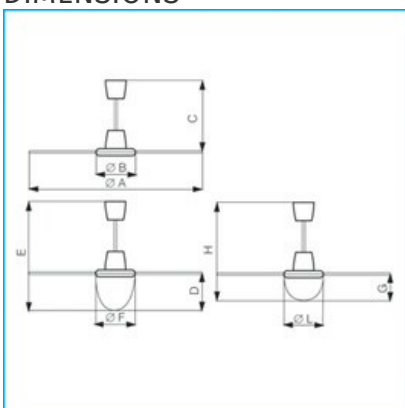

DIMENSIONS

Size A (mm)	980
Size B (mm)	298
Size C (mm)	495
Size D (mm)	229
Size E (mm)	724
Size F (mm)	291
Size G (mm)	145
Size H (mm)	640
Size L (mm)	291

PER INFORMAZIONI:

Servizio al Cliente: tel +39 02 90699395 premendo 1 dopo messaggio registrato (consulenza su prodotti e impianti)

Pre & Post Vendita: fax +39 02 90699302

Email prevendita: prevendita@vortice-italy.com

Technical Data Sheet

CODE 61759

NORDIK EVOLUTION R 140/56" NERO

Reversible ceiling fans

DESCRIPTION

- Nominal diameter of blades 1400 mm
- Top and bottom motor covers moulded from heat-resistant and UV-resistant thermoplastic resin (ABS), colour black.
- Wiring connections at end of ceiling rod concealed by domes moulded from impact- and UV-resistant thermoplastic resin (PP).
- Single phase start capacitor motor with external rotor, and shaft turning in ball bearings. Direction of rotation reversible.
- Maximum air flow 16,586 m³/h
- 3 galvanized sheet steel blades powder coated with scratch-resistant polyester, colour black.
- Steel ceiling rod with scratch-resistant polyester powder coated finish, colour black, length 375 mm.
- Bag of accessories containing nuts and bolts required for assembly of blades, ceiling hook and rubber anti-vibration washer.
- Factory-prepared to accept 2 specific optional light kits:
 - with lamp rated 105 W max, E27 screw fitting
 - with 2x15 W max energy saving lamp, E27 screw fitting (mandatory in EU).
- Speed selectable by way of control units or Telenordik 5TR remote control (optional)