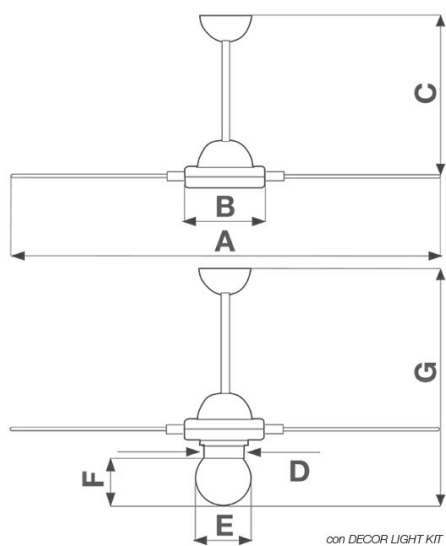

DIMENSIONS

Size A (mm)	Ø
	1422
Size B (mm)	Ø
	248
Size C (mm)	491
Size D (mm)	Ø 130
Size E (mm)	Ø
	200
Size F (mm)	180
Size G (mm)	756

PER INFORMAZIONI:

Servizio al Cliente: tel +39 02 90699395 premendo 1 dopo messaggio registrato (consulenza su prodotti e impianti)

Pre & Post Vendita: fax +39 02 90699302

Email prevendita: prevendita@vortice-italy.com

Technical Data Sheet

CODE 62000

NORDIK DECOR 1S 140/56" RADICA

Ceiling fans

DESCRIPTION

- Top and bottom motor covers moulded from heat-resistant and UV-resistant thermoplastic resin (ABS), colour wood grain.
- Wiring connections at end of ceiling rod concealed by domes moulded from impact- and UV-resistant PP, colour wood grain.
- Nominal diameter of blades 1400 mm
- Single phase start capacitor motor with external rotor, and shaft turning in ball bearings.
- Maximum air flow 13,470 m³/h
- 4 galvanized sheet steel blades powder coated with scratch-resistant polyester, colour wood grain, connected to the hub by reinforced brass coloured mounts.
- Steel ceiling rod, polyester powder coated in the same colour as the blades, length 375 mm.
- Bag of accessories containing nuts and bolts required for assembly of blades, ceiling hook and rubber anti-vibration washer.
- Factory-prepared to accept Light Kit (optional), suitable for lamp rated 150W max with E27 screw fitting, or equivalent energy-saving lamp with E27 screw fitting.
- Globe lampshade of laminated glass, colour opaline.
- IMQ safety and performance certifications
- Speed selectable by way of control units or Telenordik 5T remote control (optional).