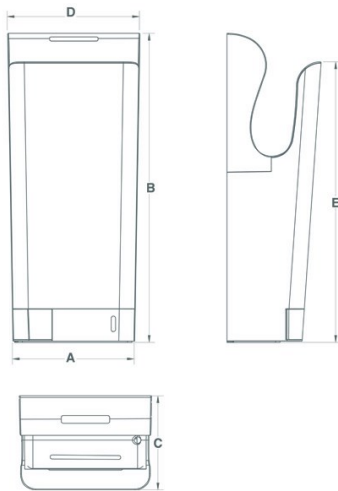

Technical Data Sheet

CODE 70908

VORT SUPER DRY UV G

Airblade hand dryers designed for installation in commercial and public areas

Certifications

TECHNICAL AND PERFORMANCE DATA

Frequency (Hz)	50/60	Voltage (V)	220-240
Insulation Class	I°	Weight (Kg)	11
IP	X4	Power setting 1 (W)	1650
Motor Power (W)	700	Power setting 2 (W)	2050
Operating Temperature (°C)	40	Sound pressure level Lp [dB (A)] 1m	76

DIMENSIONS

Size A (mm)	278
Size B (mm)	705
Size C (mm)	215
Size D (mm)	300
Size E (mm)	638

PER INFORMAZIONI:

Servizio al Cliente: tel +39 02 90699395 premendo 1 dopo messaggio registrato (consulenza su prodotti e impianti)