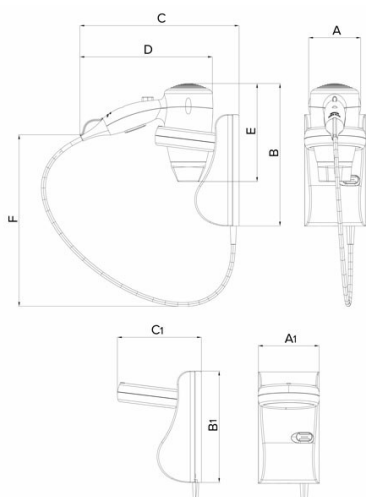

Technical Data Sheet

CODE 70922

VORT FOHN 1200 .

Gun-type hair dryers

Certifications

TECHNICAL AND PERFORMANCE DATA

Absorbed Current max (A)	5,22	IP	X0
Absorbed Power max (W)	1200	Motor Power (W)	20
Frequency (Hz)	50	Voltage (V)	230
Insulation Class	II°	Delivery max (m ³ /h)	94
		Sound pressure level Lp [dB (A)] 1m	71

DIMENSIONS

Dimensione A1 (mm)	100
Dimensione C1 (mm)	140
Size A (mm)	95
Size B (mm)	230
Size B1 (mm)	180
Size C (mm)	250
Size D (mm)	230
Size E (mm)	165
Size F (mm)	500

PER INFORMAZIONI:

Servizio al Cliente: tel +39 02 90699395 premendo 1 dopo messaggio registrato (consulenza su prodotti e impianti)

Pre & Post Vendita: fax +39 02 90699302

Email prevendita: prevendita@vortice-italy.com

Technical Data Sheet

CODE 70922

VORT FOHN 1200 .

Gun-type hair dryers

DESCRIPTION

- Dryer casing moulded in self-extinguishing ABS plastic (rated V0).
- ABS wall mounting bracket.
- VORT FOHN 1200 with outlet moulded in thermoplastic polypropylene (PP).
- Commutator motor with thermal overload protection.
- Heating element protected by thermal overload limiter with automatic reset.
- Automatic shutoff on releasing button.
- 2 power settings for the one speed available.
- Selectable power levels from 600 to 1200 W.
- Air flow 90 m³/h.
- Dust filter.
- TUV safety certification