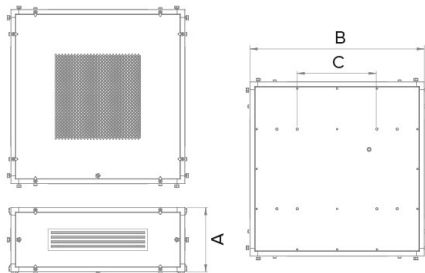

Technical Data Sheet

CODE 25091

DEPURO SKY

Air purifiers for ceiling / false-ceiling installation equipped with HEPA filters

Certifications

TECHNICAL AND PERFORMANCE DATA

Absorbed Current at 230 V (A)	2,08	Motor Class	B
Absorbed Power max (W)	460	Voltage (V)	230
Frequency (Hz)	50/60	Weight (Kg)	96
IP	44	Delivery max (m ³ /h)	1800
Max ambient temperature for continuous operation (°C)	50	RPM	1870
Min ambient temperature for continuous operation (°C)	-25	Sound Pressure level Lp [dB (A)] 3m superficie fino a (m2)	45
			182

DIMENSIONS

Size A (mm)	435
Size B (mm)	412
Size C (mm)	915
Size D (mm)	510
Size E (mm)	460

PER INFORMAZIONI:

Servizio al Cliente: tel +39 02 90699395 premendo 1 dopo messaggio registrato (consulenza su prodotti e impianti)