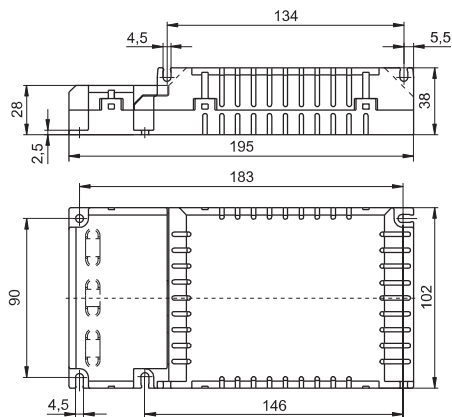

ELXd – Dimmable for TC-DEL, TC-TEL Lamps

1

2

3

4

Independent electronic ballasts

K2 with cord grip

K3 with cord grip

K4 with cord grip

5

6

7

8

9

10